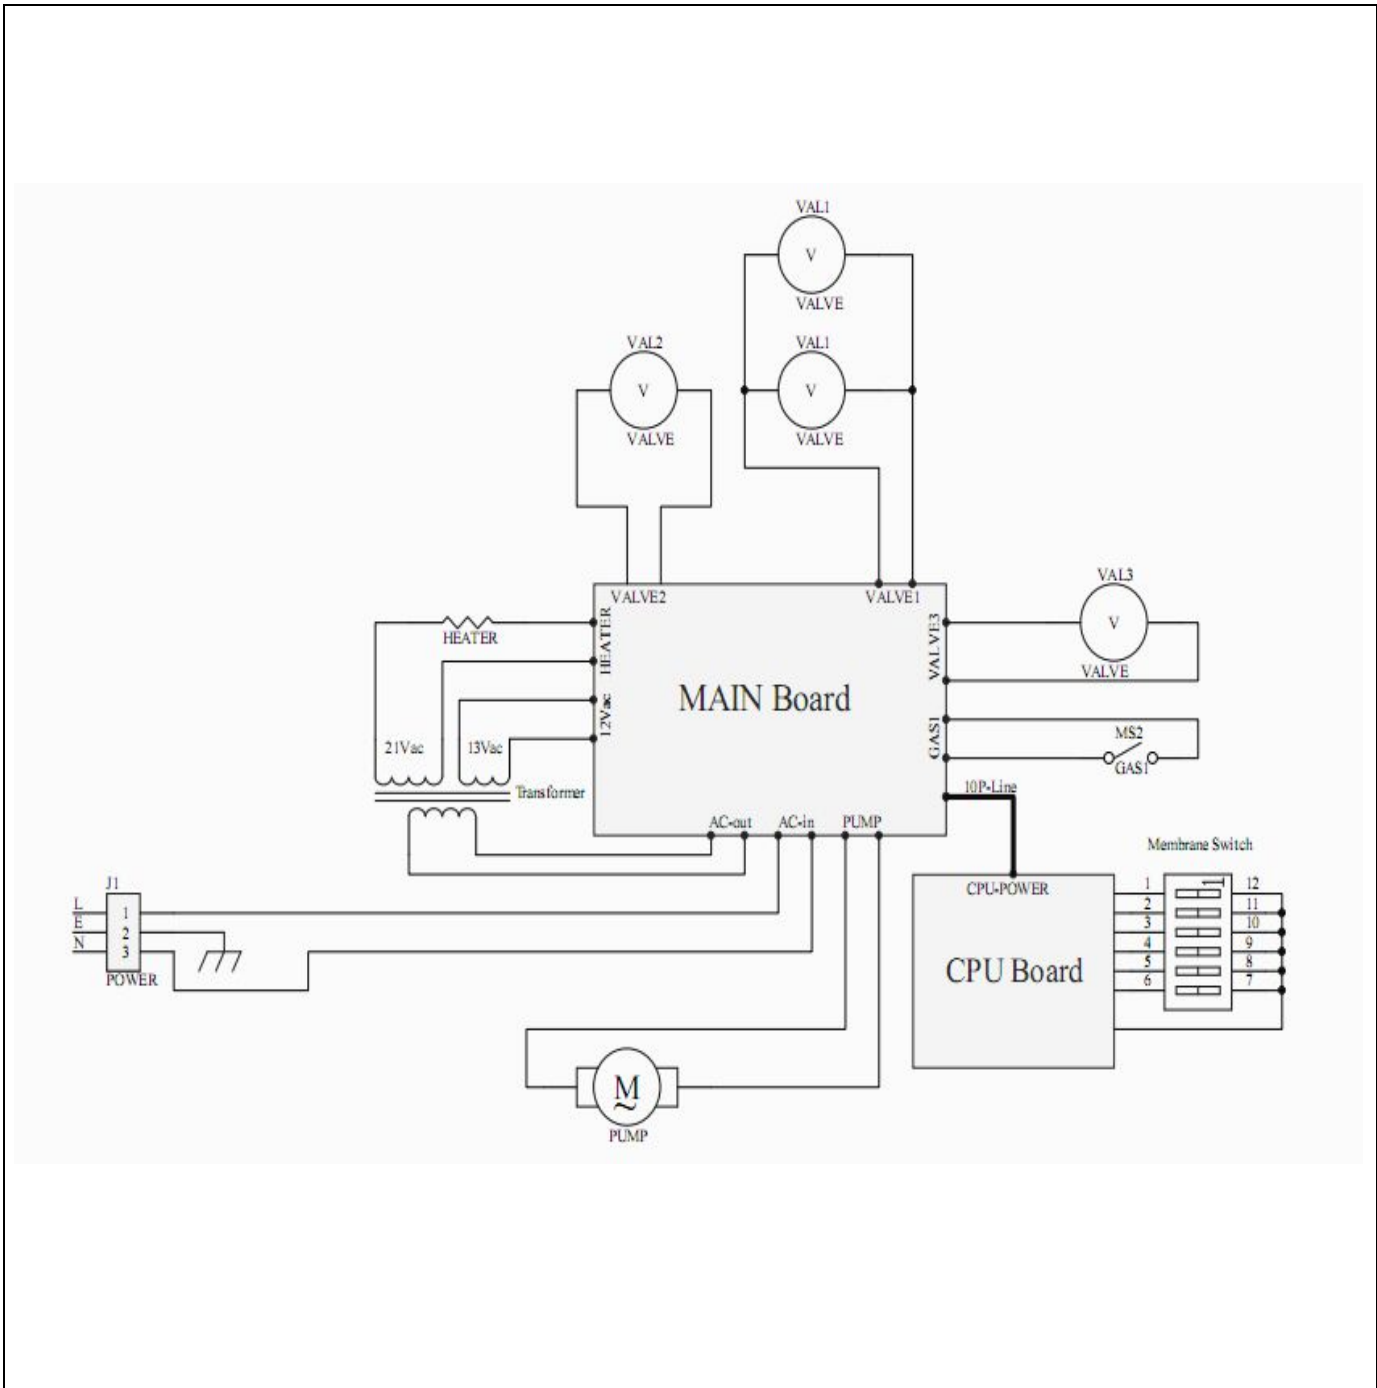

Circuit diagram

Hendi B.V. Steenoven 21 3911 TX Rhenen The Netherlands	Batch #	Appliance part#
	ZVVV- 2017/09/000003 and up	201428
	Description	
Chamber Vacuum Sealer with oil pump		

Date	02/11/2018	Revision #	Revision version
Revision	Reason revision