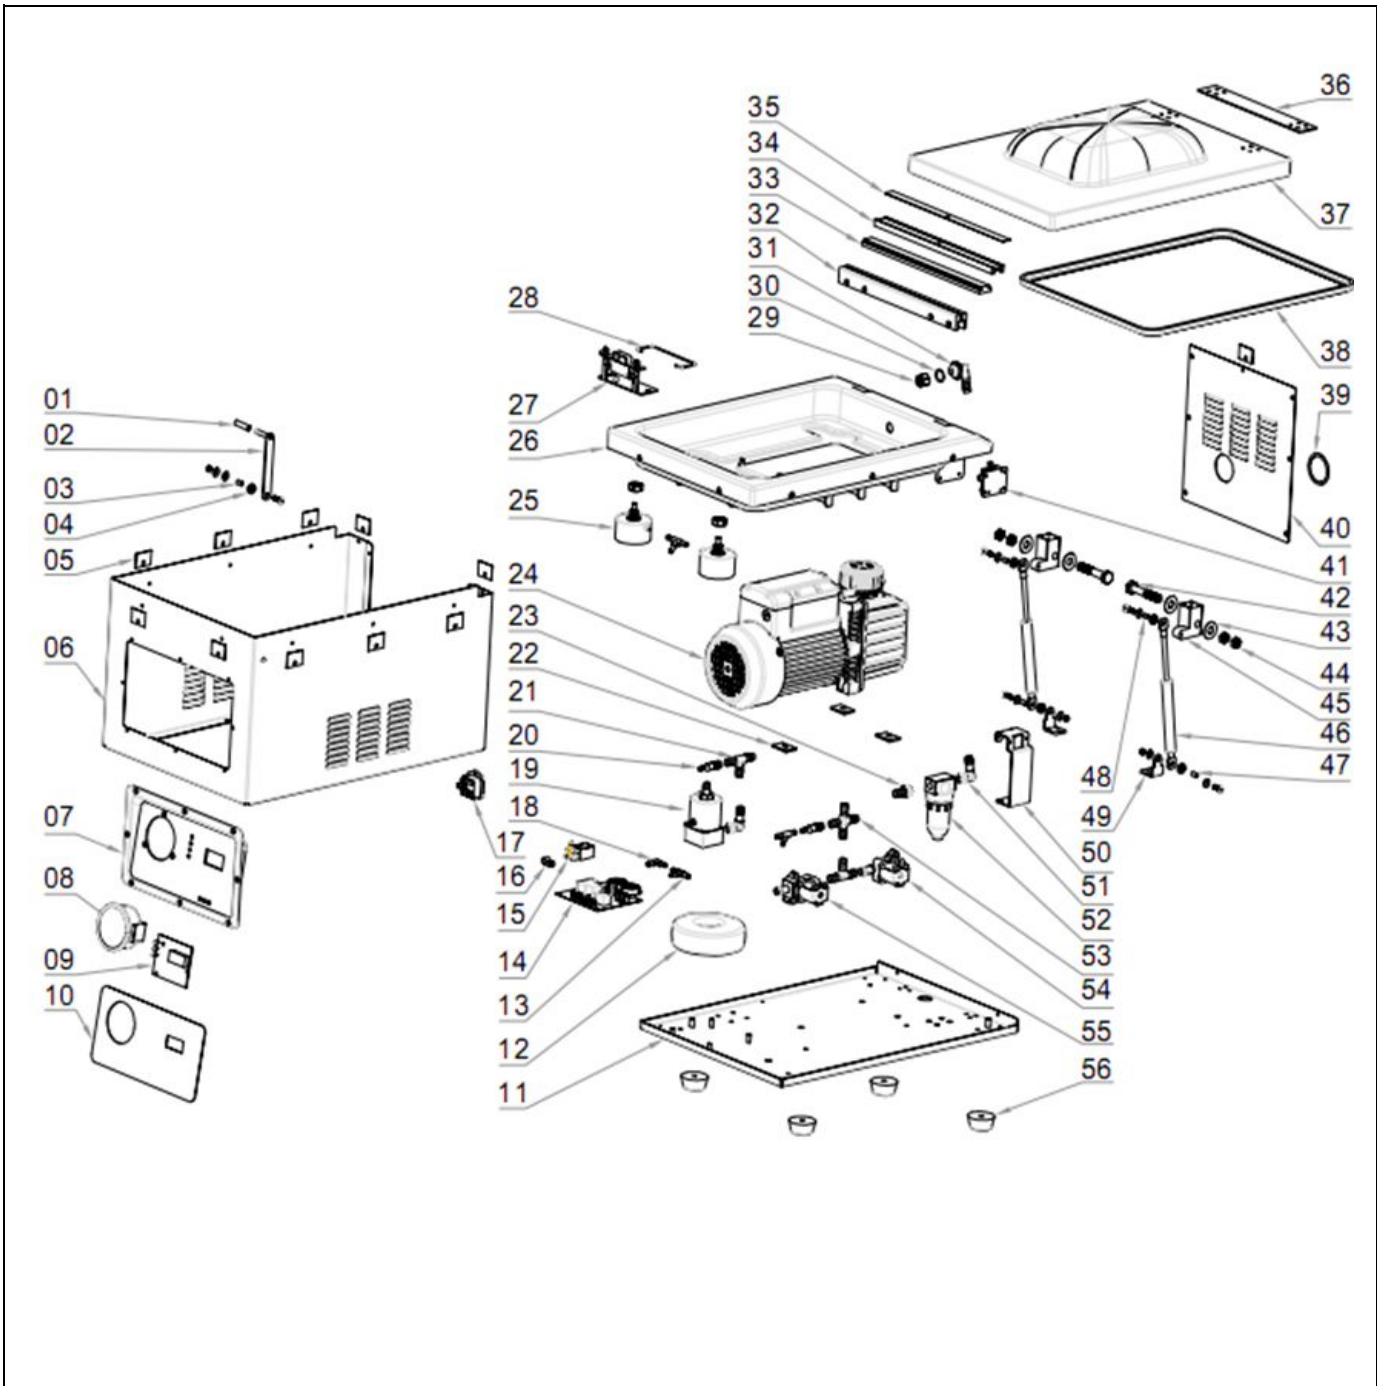

Drawing

Hendi B.V.
 Steenoven 21
 3911 TX Rhenen
 The Netherlands

Batch #
 ZWW-
 2017/09/000003
 and up

Appliance part#
201428

Description
 Chamber Vacuum Sealer with oil
 pump

Date	02/11/2018	Revision #	Revision version
Revision	Reason revision		

Bill of materials (BOM)

 <p>Hendi B.V. Steenoven 21 3911 TX Rhenen The Netherlands</p>	Batch #	Appliance part#
	ZWW- 2017/09/000003 and up	201428
	Description	
	Chamber Vacuum Sealer with oil pump	

Date	02/11/2018	Revision #	Revision version
Revision	Reason revision		

Item	Description	Part#	Quantity	Remark	Picture
1	silicone hose	n/a			
2	lid lock	n/a			
3	bush A of spring	n/a			
4	washer of spring	n/a			
5	washer of shock absorber	n/a			
6	main body	n/a			
7	control panel	n/a			
8	pressure gauge				
9	CPU board				
10	film switch				
11	base	n/a			
12	adaptor				
13	tee-way connector	n/a			
14	main board				
15	big electromagnetic valve				
16	Ø 8.4 clamp	n/a			
17	Tripod socket	n/a			
18	right-angle two-way connector	n/a			
19	electromagnetic valve of chamber				
20	reducer	n/a			
21	Copper tee-way connector	n/a			
22	rubber washer	n/a			
23	right-angle connector	n/a			
24	oil pump				
25	piston assy				
26	vacuum chamber	n/a			
27	clamp	n/a			
28	clamp spring	n/a			
29	nut of vacuum port	n/a			
30	gasket of vacuum port	n/a			
31	vacuum port	n/a			
32	seal bar				
33	seal rubber				
34	fastener of seal rubber	n/a			
35	washer of fastener	n/a			
36	press plate of lid	n/a			
37	vacuum lid	n/a			
38	gasket				
39	transparent mask	n/a			
40	back cover	n/a			
41	micro switch assy				
42	M10 hexagon screws	n/a			
43	washer	n/a			
44	M10 nut	n/a			
45	tumbler	n/a			